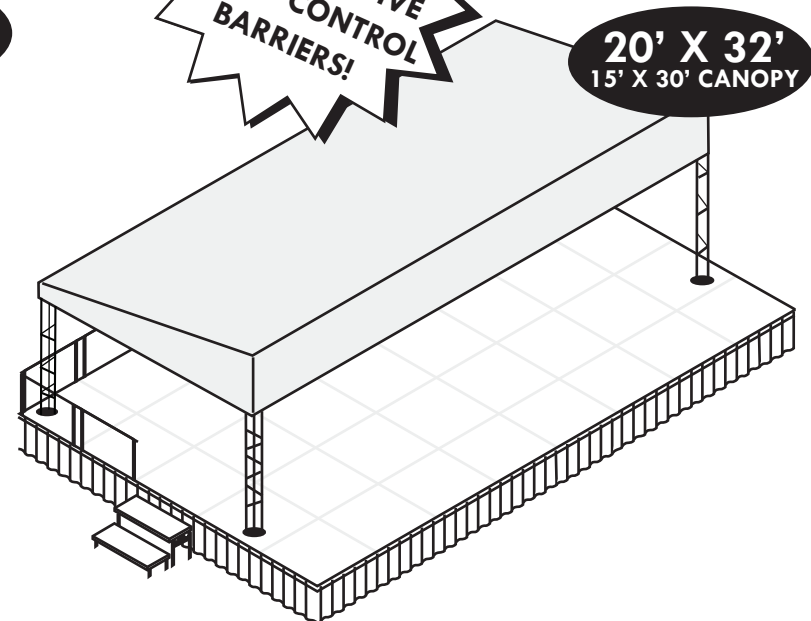

# SUMMER EVENT STAGE PACKAGES

- ADA ACCESS RAMPS
- ART SHOW EQUIPMENT
- AUDIO VISUAL BASICS
- BBQ EQUIPMENT
- FOLDING BEDS & CRIBS
- BEVERAGE EQUIPMENT
- CATERING EQUIPMENT
- CHAIRS AND TABLES
- CONCESSION EQUIP.
- COTTON CANDY EQUIP.
- CROWD BARRICADES
- CURTAINS (PORTABLE)
- EVENT LIGHT & SOUND
- FANS (ALL TYPES)
- FOOD SERVICE EQUIP.
- GYM FLOOR COVERS
- LADDERS
- MATERIAL HANDLING
- PERFORMANCE STAGES
- PIPE AND DRAPE
- POPCORN MAKERS
- KID'S FUN JUMPS
- REFRIGERATION
- "STANCHIONS" POSTS
- TABLES AND CHAIRS
- TENTS AND CANOPIES
- WEDDING NEEDS

DELIVERY AVAILABLE  
TO CHICAGO AND  
ALL SUBURBS

ASK ABOUT  
OUR EXCLUSIVE  
CROWD CONTROL  
BARRIERS!

**OUR STAGE PACKAGES INCLUDE:**

**YOUR CHOICE OF STAGE HEIGHTS  
16" 24" OR 32" INCHES HIGH.**

**ALL ACCESSORIES AS SHOWN  
(steps, skirting, rails & roof system)**