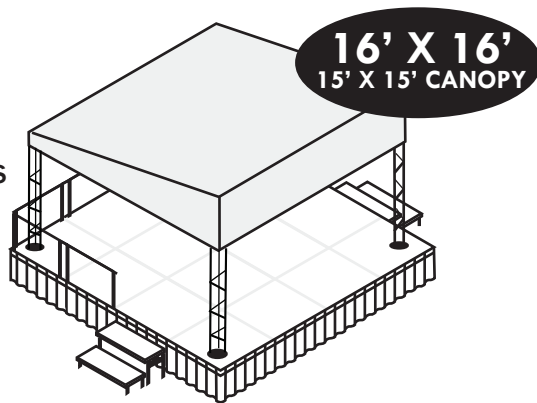

DELIVERY AVAILABLE  
TO CHICAGO AND  
ALL SUBURBS

ASK ABOUT  
OUR EXCLUSIVE  
CROWD CONTROL  
BARRIERS!

**OUR STAGE PACKAGES INCLUDE:**

**YOUR CHOICE OF STAGE HEIGHTS  
16" 24" OR 32" INCHES HIGH.**

**ALL ACCESSORIES AS SHOWN  
(steps, skirting, rails & roof system)**