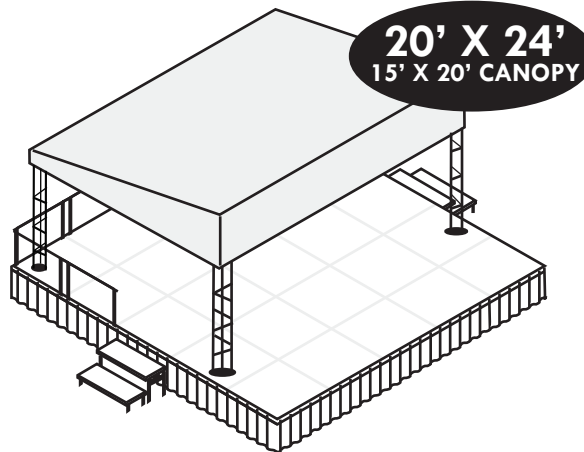

DELIVERY AVAILABLE  
TO CHICAGO AND  
ALL SUBURBS

ASK ABOUT  
OUR EXCLUSIVE  
CROWD CONTROL  
BARRIERS!

**OUR STAGE PACKAGES INCLUDE:**

**YOUR CHOICE OF STAGE HEIGHTS  
16" 24" OR 32" INCHES HIGH.**

**ALL ACCESSORIES AS SHOWN  
(steps, skirting, rails & roof system)**