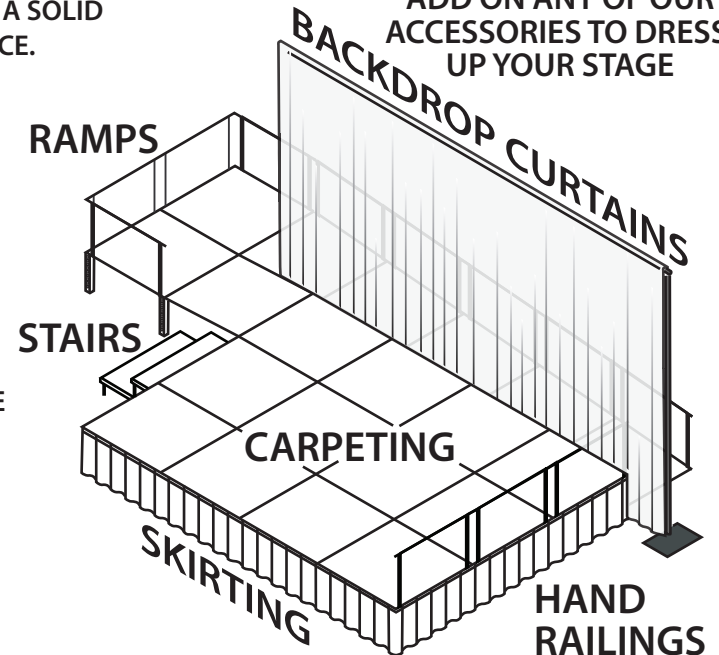

# PERFORMANCE STAGES

EVENT COORDINATORS THROUGHOUT THE CHICAGOLAND AREA RENT OUR PORTABLE RISERS AND ACCESSORIES TO CREATE THEIR IDEAL STAGE

- ADA ACCESS RAMP
- ART SHOW EQUIPMENT
- AUDIO VISUAL NEEDS
- BBQ EQUIPMENT
- FOLDING BEDS & CRIBS
- BEVERAGE EQUIPMENT
- CATERING EQUIPMENT
- CHAIRS AND TABLES
- CONCESSION EQUIP.
- COTTON CANDY EQUIP.
- CROWD BARRICADES
- CURTAINS (PORTABLE)
- EVENT LIGHT & SOUND
- FANS (ALL TYPES)
- FOOD SERVICE EQUIP.
- GYM FLOOR COVERS
- LADDERS
- MATERIAL HANDLING
- PERFORMANCE STAGES
- PIPE AND DRAPE
- POPCORN MAKERS
- KID'S FUN JUMPS
- REFRIGERATION
- "STANCHIONS" POSTS
- TABLES AND CHAIRS
- TENTS AND CANOPIES
- WEDDING NEEDS

OFFICIAL FLAGS  
UNITED STATES, ILLINOIS,  
AND CITY OF CHICAGO.

ADD ON ANY OF OUR ACCESSORIES TO DRESS UP YOUR STAGE

LET US HELP YOU DECIDE ON THE BEST LAYOUT FOR YOUR STAGE. AAA SETUP INCLUDED WITH ALL OUR PROFESSIONAL STAGES