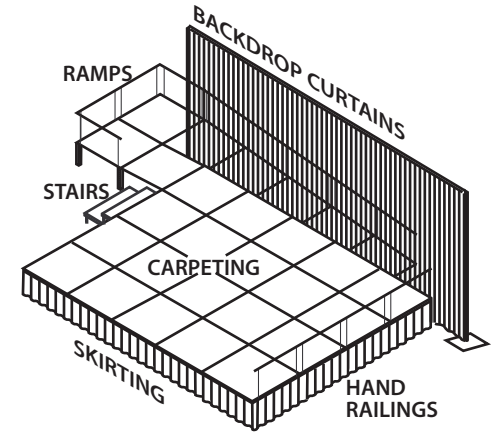

SCHOOL FUNCTION EQUIPMENT

TENTS OF ALL SIZES AND STYLES

GYM FLOOR COVERINGS
Protect against possible damage.
Great for ceremonies, Assemblies,
Community Events, Dances and Banquets

- ADA ACCESS RAMPS
- ART SHOW EQUIPMENT
- AUDIO VISUAL BASICS
- BBQ EQUIPMENT
- FOLDING BEDS & CRIBS
- BEVERAGE EQUIPMENT
- CATERING EQUIPMENT
- CHAIRS AND TABLES
- CONCESSION EQUIPMENT
- COTTON CANDY
- CROWD BARRICADES
- CURTAINS (PORTABLE)
- EVENT LIGHT & SOUND
- FANS (ALL TYPES)
- FOOD SERVICE EQUIP
- GYM FLOOR COVERS
- LADDERS
- MATERIAL HANDLING
- PERFORMANCE STAGES
- PIPE AND DRAPE
- POPCORN MAKERS
- KID'S FUN JUMPS
- REFRIGERATION
- "STANCHIONS" POSTS
- TABLES AND CHAIRS
- TENTS AND CANOPIES
- WEDDING NEEDS

WHITE UTILITY & CHROME STANCHIONS

STEEL BARRICADES

Cannot be separated by any one individual once attached in series

PIPE AND DRAPE

This is easy system is great for creating separate booths, partition walls, backdrop curtains and private areas.