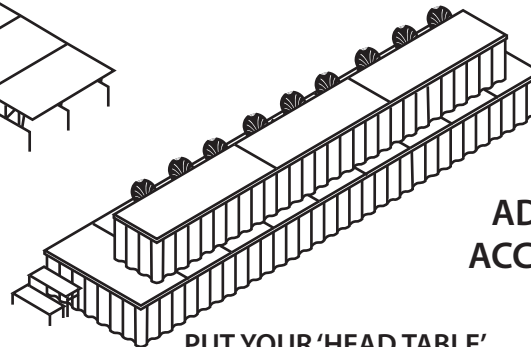

SETUP A STAGE PRODUCTION AS EASY AS 1-2-3 WITH OUR 3' X 6' PORTABLE STAGE RISERS. THESE RISERS LOCK TOGETHER AND ARE AVAILABLE AT 8", 16" OR 24" HEIGHTS.

ASK ABOUT PROFESSIONAL STAGING & CROWD CONTROL EQUIPMENT

① MULTI-LEVEL RISERS CREATE A UNIQUE CHORAL DISPLAY

② OUR 3' X 6' RISERS ARE ADJUSTABLE TO 8", 16" AND 24" INCHES

③ E-Z RUNWAY SETUPS FOR YOUR SPECIAL EVENT

PUT YOUR 'HEAD TABLE' ABOVE THE REST

ADD ON ANY OF OUR ACCESSORIES TO DRESS UP YOUR STAGE