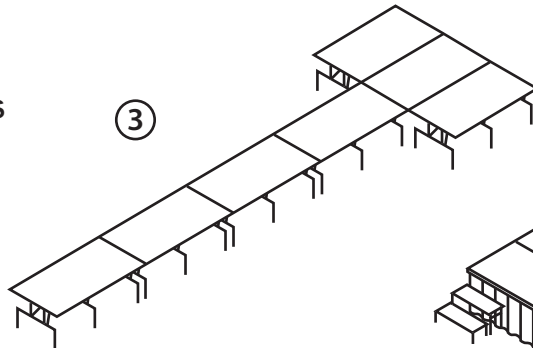

SETUP A STAGE PRODUCTION AS EASY AS 1-2-3 WITH OUR 3' X 6' PORTABLE STAGE RISERS. THESE RISERS LOCK TOGETHER AND ARE AVAILABLE AT 8", 16" OR 24" HEIGHTS.

ASK ABOUT PROFESSIONAL STAGING & CROWD CONTROL EQUIPMENT

① MULTI-LEVEL RISERS CREATE A UNIQUE CHORAL DISPLAY

② OUR 3' X 6' RISERS ARE ADJUSTABLE TO 8", 16" AND 24" INCHES

③ E-Z RUNWAY SETUPS FOR YOUR SPECIAL EVENT

PUT YOUR 'HEAD TABLE' ABOVE THE REST

ADD ON ANY OF OUR ACCESSORIES TO DRESS UP YOUR STAGE