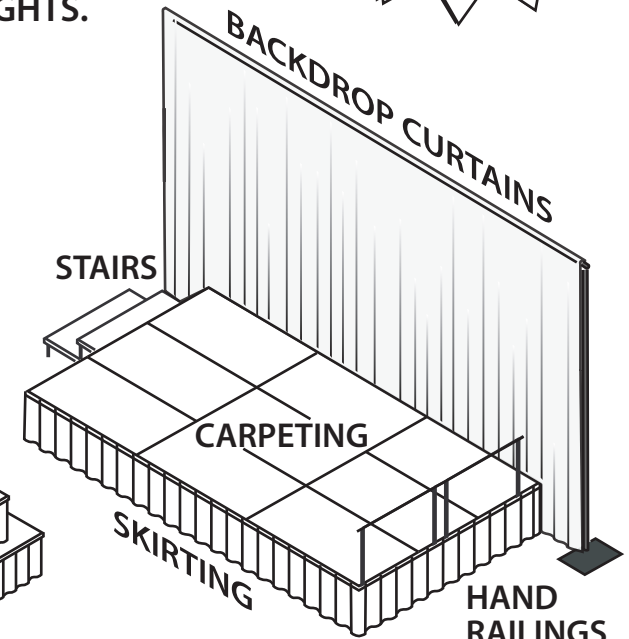

① MULTI-LEVEL RISERS CREATE A UNIQUE CHORAL DISPLAY

② OUR 3' X 6' RISERS ARE ADJUSTABLE TO 8", 16" AND 24" INCHES

③ E-Z RUNWAY SETUPS FOR YOUR SPECIAL EVENT

PUT YOUR 'HEAD TABLE' ABOVE THE REST

ADD ON ANY OF OUR ACCESSORIES TO DRESS UP YOUR STAGE