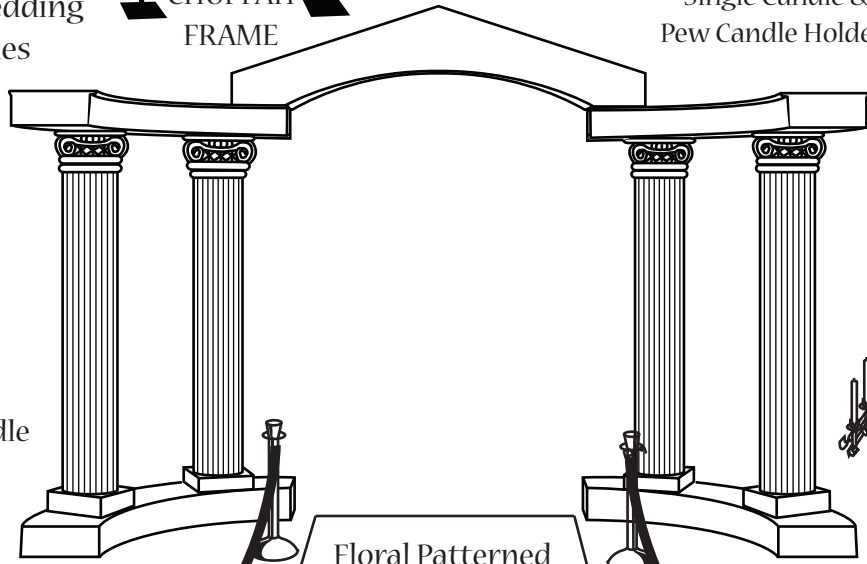

Single Candle &
Pew Candle Holders

Floral Patterned
Aisle Runners